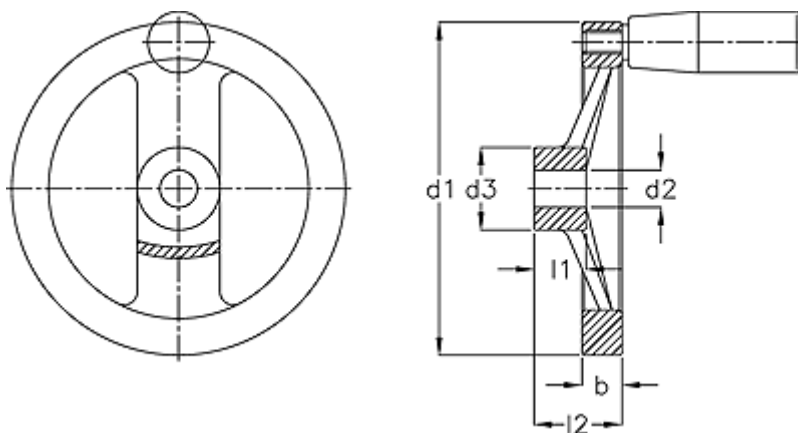

Data Sheet

Article number: 201280299

Description: E+G Handwheel
GN 322-125-B12-R

Measures

b	= 15.0
d1	= 125
d2 H7	= 12
d3	= 31
Handle	= 22
l1	= 18
l2	= 33